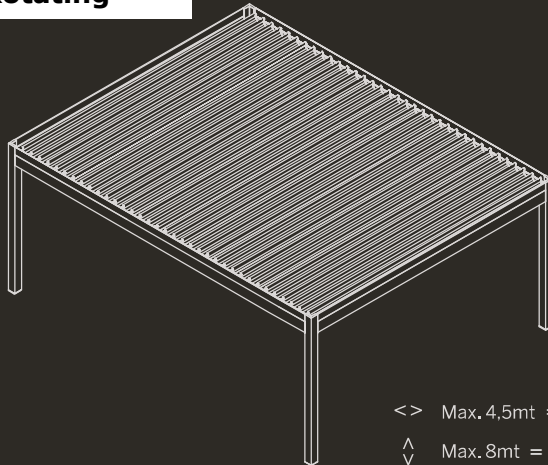

Maximum dimensions for retractable pergolas and louver roof systems

OVERVIEW

All weather protection systems!

RETRACTABLE
AWNINGS.COM

Bioclimatique - Retractable

<> Max. 4mt = 13.12 feet

^
v Max. 6mt = 19.68 feet

Bioclimatique - Rotating

<> Max. 4,5mt = **14.76 feet**

^
v Max. 8mt = 26.24 feet

Konya

<> Max. 5.5mt = 18.04 feet

^ Max. 8mt = 26.24 feet

Adana - No posts

<> Max. 13mt = 42.65 feet
^
v Max. 10mt = 32.80 feet