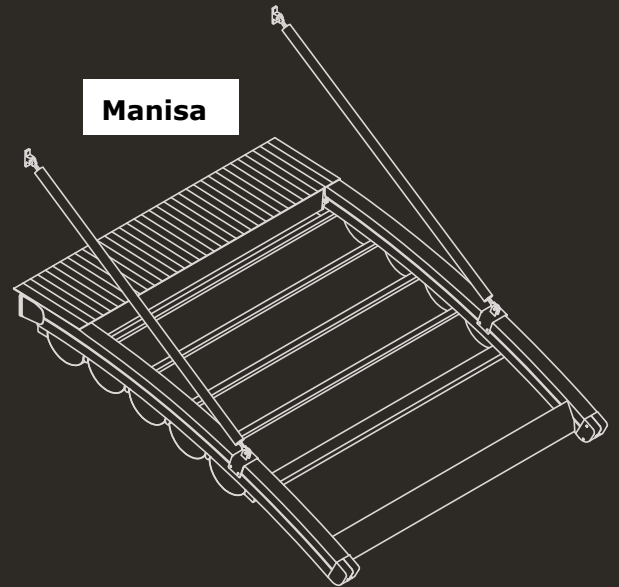

Gebze

<> Max. 4.5mt = 14.76 feet
^ Max. 4.5mt = 14.76 feet

Sivas

<> Max. 13mt = 42.65 feet
^ Max. 5mt = 16.40 feet

Manisa

<> Max. 13mt = 42.65 feet
^ Max. 5mt = 16.40 feet

Izmit

<> Max. 13mt = 42.65 feet
^
v Max. 20mt = 65.61 feet