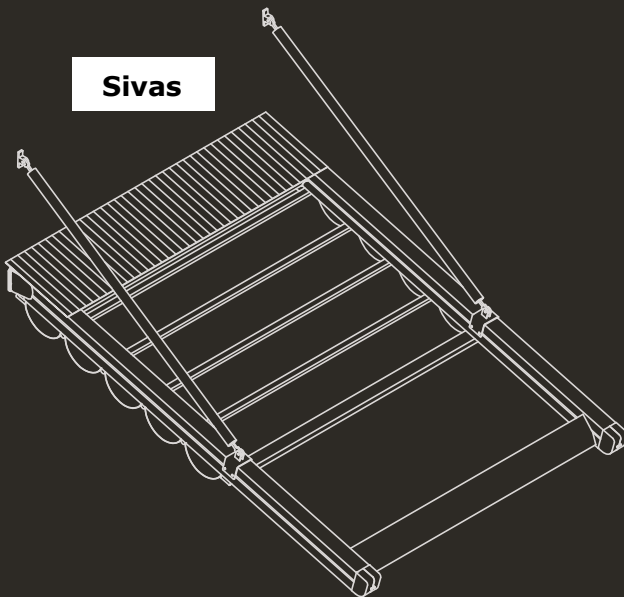

Gebze

<> Max. 4.5mt = 14.76 feet
^ Max. 4.5mt = 14.76 feet

Sivas

<> Max. 13mt = 42.65 feet
^ Max. 5mt = 16.40 feet

Manisa

<> Max. 13mt = 42.65 feet
^ Max. 5mt = 16.40 feet

Izmit

<> Max. 13mt = 42.65 feet
^
v Max. 20mt = 65.61 feet