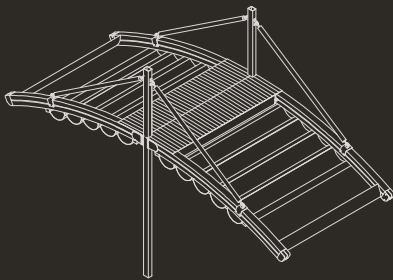

Adapazari

<> Max. 13mt = 42.65 feet
^
v Max. 10mt = 32.80 feet