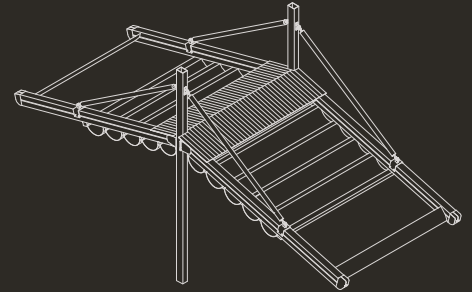

Erzurum

<> Max. 13mt = 42.65 feet
^
v Max. 10mt = 32.80 feet