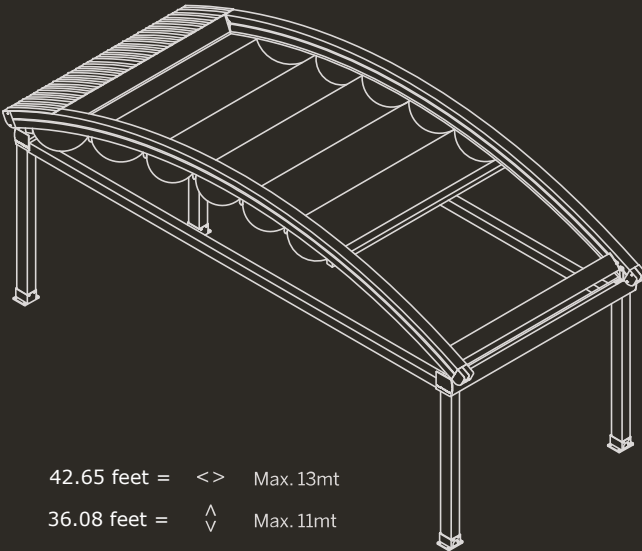

Kayseri

<> Max. 13mt = 42.65 feet
^
v Max. 8mt = 26.24 feet

Antalya

<> Max. 13mt = 42.65 feet
^
v Max. 11mt = 36.08 feet

Malatya

42.65 feet = <> Max. 13mt
36.08 feet = ^
v Max. 11mt

Balikesir

<> Max. 4.5mt = 14.76 feet
^ Max. 4.5mt = 14.76 feet

Gebze

<> Max. 4.5mt = 14.76 feet
^ Max. 4.5mt = 14.76 feet

Sivas

<> Max. 13mt = 42.65 feet
^ Max. 5mt = 16.40 feet

Manisa

<> Max. 13mt = 42.65 feet
^ Max. 5mt = 16.40 feet

Izmit

<> Max. 13mt = 42.65 feet
^
v Max. 20mt = 65.61 feet