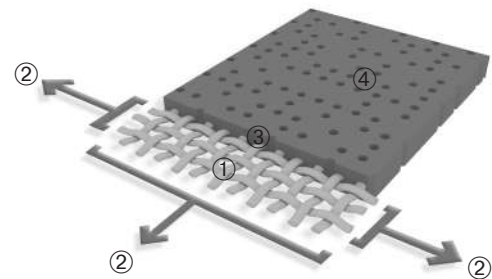

Smart Composite Spinning Technology

Smart Yarn technology enables the production of composite yarns to have greater flexibility and provides a unique advantage in the field of use.

This technology allows the combination of a central core, providing the desired mechanical properties, sheath, appearance, finish, toughness and resistance.

Smart Yarn technology reduces the weight of material and enables the production of product which has unique insulation and waterproof features.

Exclusive Précontraint® Technology

Patented worldwide, the Précontraint® technology by Serge Ferrari involves keeping the composite under tension throughout the manufacturing cycle. It gives our materials exceptional performance that enable them to surpass market standards in terms of dimensional stability, mechanical strength, coating thickness and flatness.

High-tenacity polyester micro-yarn based cloth	① Superior elongation and tear resistance
A coating with fabrics under bi-axial constant tension in both warp and weft directions	② No deformation during processing and use
Greater coating at the top of the yarns and a dirt resistant surface treatment	③ Superior aesthetic and mechanical durability
Exceptional flatness and thinness	④ Smooth finish, easy to clean, space saving, easy rolling

I Prefer

protect light, privacy conserved.

thermal comfort.

blackout.

water proof.

wide ranges of colors.

allows natural light, visual comfort.

acoustic.